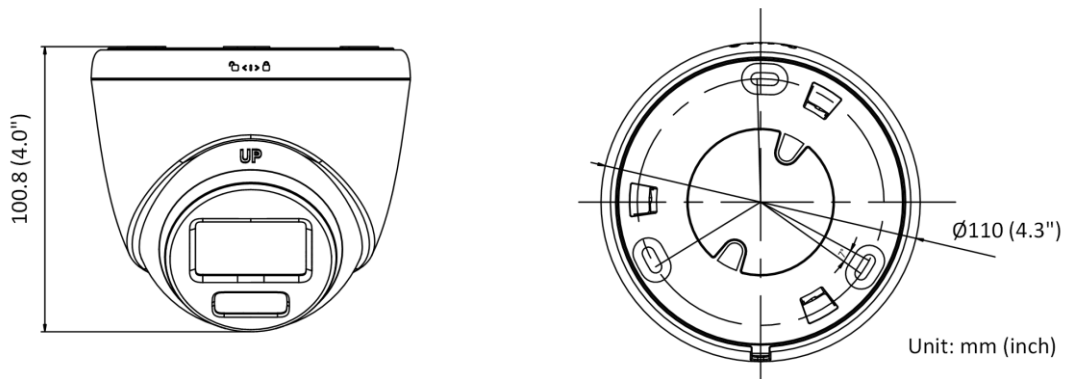

■ Dimensiones

■ Accesorios

DS-1281ZJ-S

DS-1280ZJ-S

DS-1276ZJ-SUS

DS-1275ZJ-SUS

DS-1272ZJ-110-TRS

Montaje en
Techo
Inclinado

Caja de
conexiones

Montaje
esquina

Montaje Poste
vertical

Montaje en pared

Distributed by

✉ ventas@rosarioseguridad.com.ar

☎ +54 9 341 6708000

☎ +54 9 341 6799822

📷 [rosarioseguridadok](https://www.instagram.com/rosarioseguridadok)

📺 Rosario Seguridad

📘 Rosario Seguridad

Grupo Instaladores

📘 <https://www.facebook.com/groups/591852618012744/>

☎ +54 9 341 6591429

☎ +54 9 341 4577532

Avenida Presidente Perón 3998 - Rosario - Santa Fe - Argentina

HIKVISION®

Headquarters

No.555 Qianmo Road, Binjiang District,
Hangzhou 310051, China
T +86-571-8807-5998
overseasbusiness@hikvision.com

Hikvision USA
T +1-909-895-0400
sales.usa@hikvision.com

Hikvision Australia
T +61-2-8599-4233
salesau@hikvision.com

Hikvision India
T +91-22-28469900
sales@pramahikvision.com

Hikvision Canada
T +1-866-200-6690
sales.canada@hikvision.com

Hikvision Thailand
T +662-275-9949
sales.thailand@hikvision.com

Hikvision Europe
T +31-23-5542770
sales.eu@hikvision.com

Hikvision Italy
T +39-0438-6902
info.it@hikvision.com

Hikvision Brazil
T +55 11 3318-0050
Latam.support@hikvision.com

Hikvision Turkey
T +90 (216)521 7070- 7074
sales.tr@hikvision.com

Hikvision Malaysia
T +601-7652-2413
sales.my@hikvision.com

Hikvision UK & Ireland
T +01628-902140
sales.uk@hikvision.com

Hikvision South Africa
Tel: +27 (10) 0351172
sale.africa@hikvision.com

Hikvision France
T +33(0)1-85-330-450
info.fr@hikvision.com

Hikvision Kazakhstan
T +7-727-9730667
nikia.panfilov@hikvision.ru

Hikvision Vietnam
T +84-974270888
sales.vt@hikvision.com

Hikvision UAE
T +971-4-4432090
salesme@hikvision.com

Hikvision Singapore
T +65-6684-4718
sg@hikvision.com

Hikvision Spain
T +34-91-737-16-55
info.es@hikvision.com

Hikvision Tashkent
T +99-87-1238-9438
uzb@hikvision.ru

Hikvision Hong Kong
T +852-2151-1761
info.hk@hikvision.com

Hikvision Russia
T +7-495-669-67-99
saleru@hikvision.com

Hikvision Korea
T +82-(0)31-731-8817
sales.korea@hikvision.com

Hikvision Poland
T +48-22-460-01-50
info.pl@hikvision.com

Hikvision Indonesia
T +62-21-2933759
Sales.Indonesia@hikvision.com

Hikvision Colombia
sales.colombia@hikvision.com