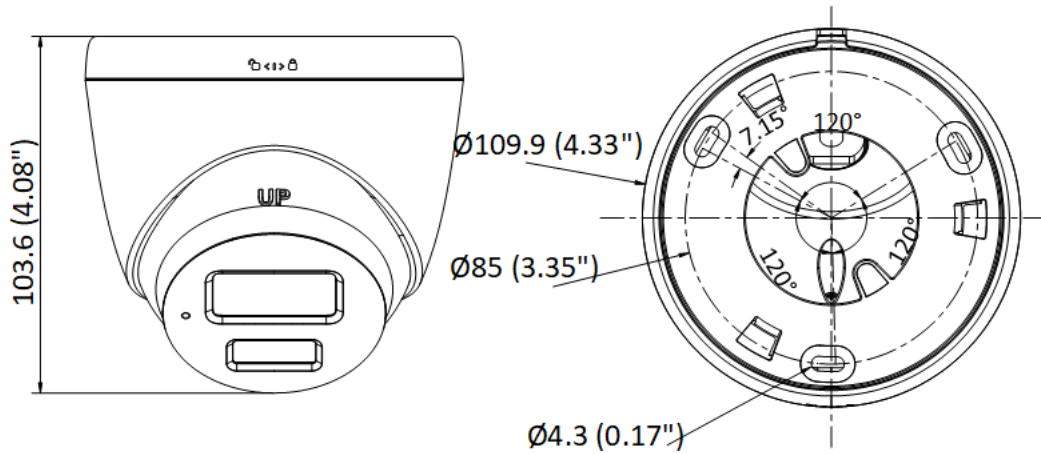

Unit: mm (inch)

▪ **Accesorios**

▪ **Opcionales**

DS-1272ZJ-110-TRS Montaje en pared	DS-1276ZJ-SUS Montaje en esquina	DS-1281ZJ-S Techo Inclinado Montar	DS-1275ZJ-SUS Montaje en poste vertical	DS-1280ZJ-S Caja de conexiones