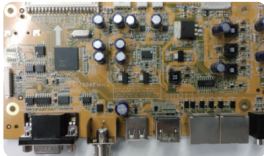

On Duty 24/7 for Mission Critical Applications

Original Modular Panel

Professional Display Board

Professional Power Board

Wide Viewing Angle for Flexible Monitor Positioning

Viewing Angles

- Multiple monitoring angles