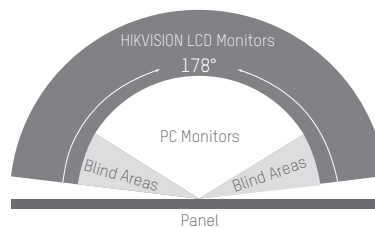

Viewing Angle Comparison