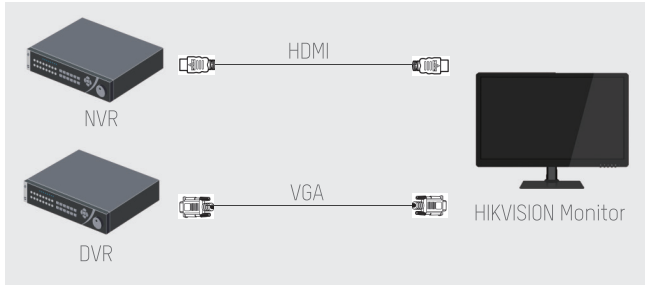

On Duty 24/7 for Mission Critical Applications

Original Modular Panel

Professional Display Board

Professional Power Board

Wide Viewing Angle for Flexible Monitor Positioning

Viewing Angles

- Multiple monitoring angles

Flexible Monitoring Angles

Viewing Angle Comparison

Various Interfaces making it more convenient and powerful

Multiple Interfaces

Supports HDMI, DVI, VGA, BNC, USB, and Audio input

USB Media Play

Supports playing videos through USB drive