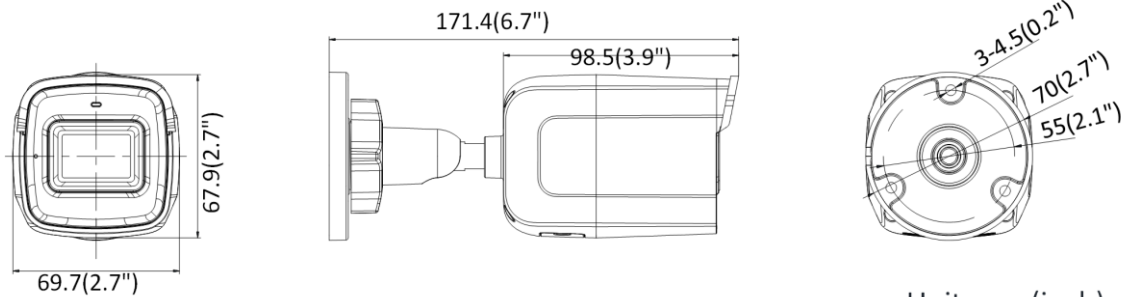

Channel Bandwidth	20/40 MHz
Security	64/128-bit WEP, WPA/WPA2
Transfer Rate	11b: 11 Mbps 11g: 54 Mbps 11n: up to 150 Mbps
Wireless Range	50 m
Frequency Range	2.412 GHz to 2.472 GHz
Standard	IEEE802.11b, 802.11g, 802.11n
Network	
Network Storage	Support Micro SD/SDHC/SDXC card (128 GB), local storage and NAS (NFS, SMB/CIFS), ANR
Protocols	TCP/IP, ICMP, HTTP, HTTPS, FTP, DHCP, DNS, DDNS, RTP, RTSP, RTCP, PPPoE, NTP, UPnP™, SMTP, SNMP, IGMP, 802.1X, QoS, IPv6, Bonjour
API	ONVIF (PROFILE S, PROFILE G), ISAPI
Simultaneous Live View	Up to 6 channels
User/Host	Up to 32 users. 3 levels: administrator, operator and user
Client	Wired network: Hik-Connect, iVMS-4200, iVMS-5200, iVMS-4500 Wi-Fi: iVMS-4200, iVMS-5200, iVMS-4500
Web Browser	IE 8+, Chrome 31.0-44, Firefox 30.0-51, Safari 8.0+
Alarm Trigger	Motion detection, video tampering, network disconnected, IP address conflict, illegal login, HDD full, HDD error
Interface	
Communication Interface	1 RJ45 10M/100M self-adaptive Ethernet port
Video Output	No
On-board Storage	Built-in Micro SD/SDHC/SDXC slot, up to 128 GB
General	
Firmware Version	V5.5.98
General Function	One-key reset, anti-flicker, three streams, heartbeat, mirror, password protection, privacy mask, watermark, IP address filter
Reset	Yes
Startup and Operating Conditions	-30 °C to +60 °C (-22 °F to +140 °F), humidity 95% or less (non-condensing)
Power Supply	12 VDC ± 25%, PoE: 802.3af, class 3
Power Consumption and Current	12 VDC, 0.3 A, max. 4 W; PoE (802.3af, 36 to 57 V), 0.2 A to 0.1 A, max. 5.5 W
Material	Front cover: plastic, back cover: metal
Dimensions	69.7 mm × 67.9 mm × 171.4 mm (2.7" × 2.7" × 6.7")
Weight	350 g (0.8 lb.)
Approval	
Protection	Ingress protection: IP67 (IEC 60529-2013)
Compression Standard	
H.264+	Main stream supports
H.265+	Main stream supports

▪ Available Model

DS-2CD2021G1-IW (2.8 mm, 4 mm, 6 mm)

DS-2CD2021G1-IDW (2.8 mm, 4 mm, 6 mm)

▪ Dimension

Unit: mm(inch)

▪ Accessory

DS-1280ZJ-XS

Distributed by