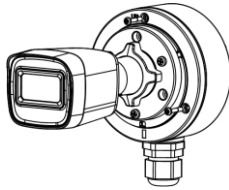

▪ Accessory

DS-1280ZJ-XS