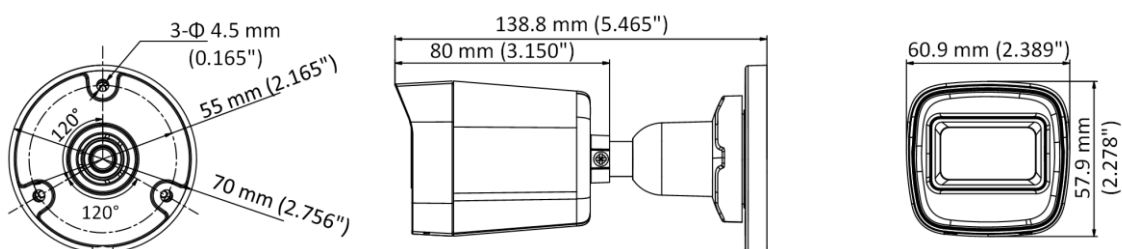

▪ Especificaciones

Camera	
Image Sensor	2 MP CMOS
Signal System	PAL/NTSC
Resolution	1920 (H) × 1080 (V)
Frame Rate	TVI: 1080p@25fps/30fps AHD: 1080p@25fps/30fps CVI: 1080p@25fps/30fps CVBS: PAL/NTSC
Min. Illumination	0.02 Lux @ (F1.2, AGC ON), 0 Lux with IR
Shutter Time	PAL: 1/25 s to 1/50,000 s; NTSC: 1/30 s to 1/50,000 s
Lens	2.8 mm, 3.6 mm Fixed Lens
Field of View	2.8 mm, horizontal FOV: 102°, vertical FOV: 55°, diagonal FOV: 123° 3.6 mm, horizontal FOV: 81°, vertical FOV: 42°, diagonal FOV: 100°
Lens Mount	M12
Day & Night	ICR
WDR (Wide Dynamic Range)	Digital WDR
Angle Adjustment	Pan: 0° to 360°, Tilt: 0° to 90°, Rotation: 0° to 360°
Menu	
Image Mode	STD/HIGH-SAT
AGC	Yes
Day/Night Mode	Auto/Color/BW (Black and White)
White Balance	Auto
AE (Auto Exposure) Mode	DWDR, BLC, Global
Noise Reduction	2D DNR
Language	English
Function	Brightness, Mirror, Smart IR, Sharpness
Interface	
Video Output	Switchable TVI/AHD/CVI/CVBS
General	
Operating Conditions	-40°C to 60°C (-40°F to 140°F), Humidity: 90% or less (non-condensing)
Power Supply	12 VDC ± 25%
Consumption	Max. 3.3 W
Protection Level	IP66
Material	Plastic
IR Range	Up to 20 m
Communication	HIKVISION-C
Dimension	138.8 mm × 60.9 mm × 57.9 mm (5.465" × 2.389" 2.278")
Weight	Approx. 145 g (0.32 lb.)

▪ Dimensiones