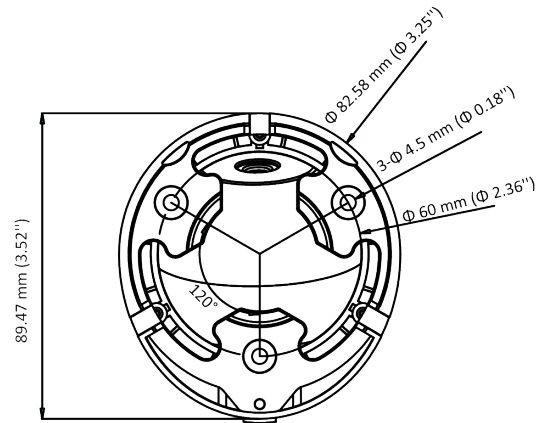

DS-2CE56D0T-IRMF
2 MP Camera

- 2 MP, 1920 × 1080 resolution
- 2.8 mm, 3.6 mm, 6 mm fixed focal lens
- 4 in 1 video output (switchable TVI/AHD/CVI/CVBS)
- Smart IR, up to 25 m IR distance
- IP67

www.hikvision.com

Specification

Camera	
Image Sensor	2 MP CMOS
Signal System	PAL/NTSC
Resolution	1920 (H) × 1080 (V)
Frame Rate	TVI: 1080P@30fps, 1080P@25fps CVI: 1080P@30fps, 1080P@25fps AHD: 1080P@30fps, 1080P@25fps CVBS: PAL/NTSC
Min. illumination	0.01 Lux@(F1.2, AGC ON), 0 Lux with IR
Shutter Time	PAL: 1/25 s to 1/50, 000 s NTSC: 1/30 s to 1/50, 000 s
Lens	2.8 mm, 3.6 mm, 6 mm fixed lens
Field of View	2.8 mm, horizontal FOV: 106.4°, vertical FOV: 57.9°, diagonal FOV: 124.6° 3.6 mm, horizontal FOV: 79.6°, vertical FOV: 43.5°, diagonal FOV: 93.7° 6 mm, horizontal FOV: 51.9°, vertical FOV: 30°, diagonal FOV: 58.8°
Lens Mount	M12
Day & Night	ICR
WDR (Wide Dynamic Range)	Digital WDR
Angle Adjustment	Pan: 0 to 360°, Tilt: 0 to 75°, Rotation: 0 to 360°
Menu	
Image Mode	STD/HIGH-SAT
AGC	Yes
Day/Night Mode	Auto/Color/BW (Black and White)
White Balance	Auto/Manual
AE (Auto Exposure) Mode	DWDR/BLC/HLC/Global
Noise Reduction	2D DNR
Language	English
Function	Brightness, Sharpness, Smart IR
Interface	
Video Output	Switchable TVI/AHD/CVI/CVBS
General	
Operating Conditions	-40 °C to 60 °C (-40 °F to 140 °F), humidity 90% or less (non-condensing)
Power Supply	12 VDC ± 25%
Power Consumption	Max. 3 W
Protection Level	IP67
Material	Metal
IR Range	Up to 25 m
Communication	HIKVISION-C

General	
Dimensions	89.47 mm × 67.6 mm (3.52" × 2.70")
Weight	Approx. 250 g (0.55 lb.)

Available Model

DS-2CE56D0T-IRMF

Dimension

Accessory

DS-1272ZJ-110-TRS
Wall Mount

DS-1275ZJ-SUS
Vertical Pole Mount

DS-1276ZJ-SUS
Corner Mount