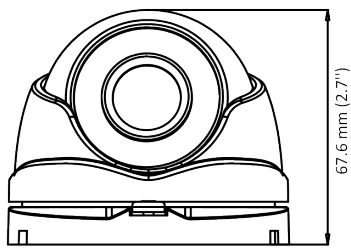

DS-2CE56D0T-IRMF
2 MP Camera

- 2 MP, 1920 × 1080 resolution
- 2.8 mm, 3.6 mm, 6 mm fixed focal lens
- 4 in 1 video output (switchable TVI/AHD/CVI/CVBS)
- Smart IR, up to 25 m IR distance
- IP67

www.hikvision.com

Specification

Camera	
Image Sensor	2 MP CMOS
Signal System	PAL/NTSC
Resolution	1920 (H) × 1080 (V)
Frame Rate	TVI: 1080P@30fps, 1080P@25fps CVI: 1080P@30fps, 1080P@25fps AHD: 1080P@30fps, 1080P@25fps CVBS: PAL/NTSC
Min. illumination	0.01 Lux@(F1.2, AGC ON), 0 Lux with IR
Shutter Time	PAL: 1/25 s to 1/50, 000 s NTSC: 1/30 s to 1/50, 000 s
Lens	2.8 mm, 3.6 mm, 6 mm fixed lens
Field of View	2.8 mm, horizontal FOV: 106.4°, vertical FOV: 57.9°, diagonal FOV: 124.6° 3.6 mm, horizontal FOV: 79.6°, vertical FOV: 43.5°, diagonal FOV: 93.7° 6 mm, horizontal FOV: 51.9°, vertical FOV: 30°, diagonal FOV: 58.8°
Lens Mount	M12
Day & Night	ICR
WDR (Wide Dynamic Range)	Digital WDR
Angle Adjustment	Pan: 0 to 360°, Tilt: 0 to 75°, Rotation: 0 to 360°
Menu	
Image Mode	STD/HIGH-SAT
AGC	Yes
Day/Night Mode	Auto/Color/BW (Black and White)
White Balance	Auto/Manual
AE (Auto Exposure) Mode	DWDR/BLC/HLC/Global
Noise Reduction	2D DNR
Language	English
Function	Brightness, Sharpness, Smart IR
Interface	
Video Output	Switchable TVI/AHD/CVI/CVBS
General	
Operating Conditions	-40 °C to 60 °C (-40 °F to 140 °F), humidity 90% or less (non-condensing)
Power Supply	12 VDC ± 25%
Power Consumption	Max. 3 W
Protection Level	IP67
Material	Metal
IR Range	Up to 25 m
Communication	HIKVISION-C

General	
Dimensions	89.47 mm × 67.6 mm (3.52" × 2.70")
Weight	Approx. 250 g (0.55 lb.)

Available Model

DS-2CE56D0T-IRMF

Dimension

Accessory

DS-1272ZJ-110-TRS
Wall Mount

DS-1275ZJ-SUS
Vertical Pole Mount

DS-1276ZJ-SUS
Corner Mount