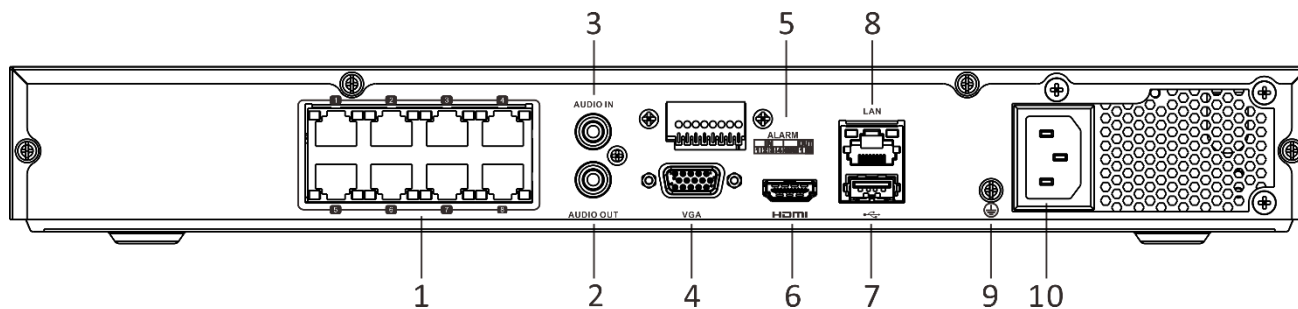

Physical Interfaces

NOTE

The DS-7616NI-K2/16P and DS-7632NI-K2/16P provide 16 network interfaces with PoE function.

Index	Description	Index	Description
1	Network Interfaces with PoE function	6	HDMI Interface
2	AUDIO OUT	7	USB 3.0 Interface
3	AUDIO IN	8	LAN Network Interface
4	VGA Interface	9	GND
5	Alarm In/Alarm Out	10	100 to 240 VAC power supply

Available Models

DS-7608NI-K2/8P, DS-7616NI-K2/16P, DS-7632NI-K2/16P

Distributed by

Grupo Instaladores

ventas@rosarioseguridad.com.ar
[rosarioseguridadok](#)
<https://www.facebook.com/groups/591852618012744/>

+54 9 341 6708000
Rosario Seguridad
+54 9 341 6591429

+54 9 341 6799822
Rosario Seguridad
+54 9 341 4577532

Avenida Presidente Perón 3998 - Rosario - Santa Fe - Argentina

HIKVISION®

Headquarters

No.555 Qianmo Road, Binjiang District,
Hangzhou 310051, China
T +86-571-8807-5998
overseasbusiness@hikvision.com

Hikvision USA
T +1-909-895-0400
sales.usa@hikvision.com

Hikvision Italy
T +39-0438-6902
info.it@hikvision.com

Hikvision Singapore
T +65-6684-4718
sg@hikvision.com

Hikvision Africa
T +27 (10) 0351172
sale.africa@hikvision.com

Hikvision Europe
T +31-23-55-42-770
info.eu@hikvision.com

Hikvision France
T +33(0)1-85-330-450
info.fr@hikvision.com

Hikvision Oceania
T +61-2-8599-4233
salesau@hikvision.com

Hikvision Hong Kong
T +852-2151-1761

Hikvision Middle East
T +971-4-8816086
salesme@hikvision.com

Hikvision Spain
T +34-91-737-16-55
info.es@hikvision.com

Hikvision Canada
T +1-909-895-0400
sales.usa@hikvision.com

Hikvision Russia
T +7-495-669-67-99
saleru@hikvision.com

Hikvision Poland
T +48-22-460-01-50
poland@hikvision.com

Hikvision Korea
T +82-31-731-8841
sales.korea@hikvision.com

Hikvision India
T +91-22-28469900
sales@pramahikvision.com

Hikvision UK
T +01628-902140
support.uk@hikvision.com

Hikvision Brazil
T +55 11 3318-0050
Latam.support@hikvision.com