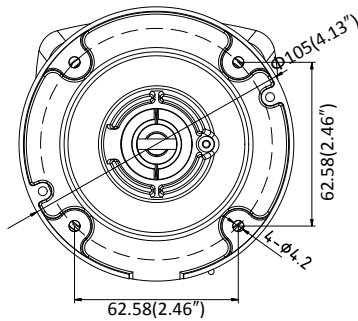

Image Enhancement	BLC/3D DNR
Image Setting	Rotate mode, saturation, brightness, contrast, sharpness adjustable by client software or web browser
Target Cropping	No
Day/Night Switch	Auto/Schedule
<b>Network</b>	
Network Storage	Support Micro SD/SDHC/SDXC card (128G), local storage and NAS (NFS,SMB/CIFS), ANR
Alarm Trigger	Motion detection, video tampering, network disconnected, IP address conflict, illegal login, HDD full, HDD error
Protocols	TCP/IP, ICMP, HTTP, HTTPS, FTP, DHCP, DNS, DDNS, RTP, RTSP, RTCP, PPPoE, NTP, UPnP™, SMTP, SNMP, IGMP, 802.1X, QoS, IPv6, Bonjour
General Function	One-key reset, anti-flicker, three streams, heartbeat, mirror, password protection, privacy mask, watermark, IP address filter
Firmware Version	V5.5.2
API	ONVIF (PROFILE S, PROFILE G), ISAPI
Simultaneous Live View	Up to 6 channels
User/Host	Up to 32 users 3 levels: Administrator, Operator and User
Client	iVMS-4200, Hik-Connect, iVMS-5200
Web Browser	IE8+, Chrome 31.0-44, Firefox 30.0-51, Safari 8.0+
<b>Interface</b>	
Communication Interface	1 RJ45 10M/100M self-adaptive Ethernet port
Video Output	No
On-board storage	Built-in Micro SD/SDHC/SDXC slot, up to 128 GB
SVC	H.264 and H.265 encoding
Reset Button	Yes
<b>General</b>	
Operating Conditions	-30 °C to +60 °C (-22 °F to +140 °F), Humidity 95% or less (non-condensing)
Power Supply	12 VDC ± 25%, Φ 5.5 mm coaxial power plug PoE (802.3af, class 3)
Power Consumption and Current	-I5: 12 VDC, 0.6A, max. 7.5W PoE (802.3af, 37V to 57V), 0.2A to 0.1A, max. 9.5W -I8: 12 VDC, 0.95A, max. 11.5W PoE (802.3af, 37V to 57V), 0.35A to 0.1A, max. 12.5W
Protection Level	IP67 TVS 2000V Lightning Protection, Surge Protection and Voltage Transient Protection
Material	Metal
Dimensions	Camera: Φ 105 × 299.7 mm (Φ 4.1" × 11.8") Package: 386 × 156 × 155 mm (15.2" × 6.1" × 6.1")
Weight	Camera: Approx. 1180 g (2.6 lb.) With Package: Approx. 1700 g (3.7 lb.)

## Dimensions

Unit: mm