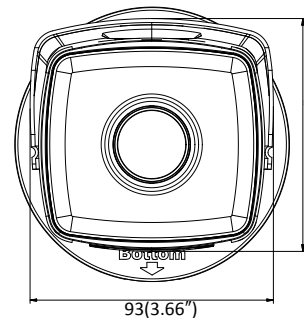

Image Enhancement	BLC/3D DNR
Image Setting	Rotate mode, saturation, brightness, contrast, sharpness adjustable by client software or web browser
Target Cropping	No
Day/Night Switch	Auto/Schedule
<b>Network</b>	
Network Storage	Support Micro SD/SDHC/SDXC card (128G), local storage and NAS (NFS,SMB/CIFS), ANR
Alarm Trigger	Motion detection, video tampering, network disconnected, IP address conflict, illegal login, HDD full, HDD error
Protocols	TCP/IP, ICMP, HTTP, HTTPS, FTP, DHCP, DNS, DDNS, RTP, RTSP, RTCP, PPPoE, NTP, UPnP™, SMTP, SNMP, IGMP, 802.1X, QoS, IPv6, Bonjour
General Function	One-key reset, anti-flicker, three streams, heartbeat, mirror, password protection, privacy mask, watermark, IP address filter
Firmware Version	V5.5.2
API	ONVIF (PROFILE S, PROFILE G), ISAPI
Simultaneous Live View	Up to 6 channels
User/Host	Up to 32 users 3 levels: Administrator, Operator and User
Client	iVMS-4200, Hik-Connect, iVMS-5200
Web Browser	IE8+, Chrome 31.0-44, Firefox 30.0-51, Safari 8.0+
<b>Interface</b>	
Communication Interface	1 RJ45 10M/100M self-adaptive Ethernet port
Video Output	No
On-board storage	Built-in Micro SD/SDHC/SDXC slot, up to 128 GB
SVC	H.264 and H.265 encoding
Reset Button	Yes
<b>General</b>	
Operating Conditions	-30 °C to +60 °C (-22 °F to +140 °F), Humidity 95% or less (non-condensing)
Power Supply	12 VDC ± 25%, Φ 5.5 mm coaxial power plug PoE (802.3af, class 3)
Power Consumption and Current	-I5: 12 VDC, 0.6A, max. 7.5W PoE (802.3af, 37V to 57V), 0.2A to 0.1A, max. 9.5W -I8: 12 VDC, 0.95A, max. 11.5W PoE (802.3af, 37V to 57V), 0.35A to 0.1A, max. 12.5W
Protection Level	IP67 TVS 2000V Lightning Protection, Surge Protection and Voltage Transient Protection
Material	Metal
Dimensions	Camera: Φ 105 × 299.7 mm (Φ 4.1" × 11.8") Package: 386 × 156 × 155 mm (15.2" × 6.1" × 6.1")
Weight	Camera: Approx. 1180 g (2.6 lb.) With Package: Approx. 1700 g (3.7 lb.)

## Dimensions

Unit: mm