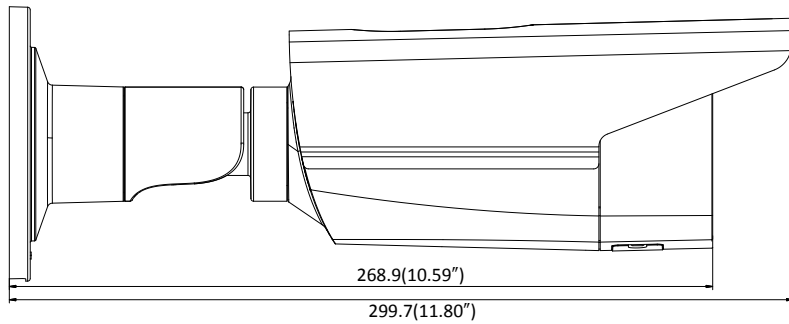

Image Enhancement	BLC/3D DNR
Image Setting	Rotate mode, saturation, brightness, contrast, sharpness adjustable by client software or web browser
Target Cropping	No
Day/Night Switch	Auto/Schedule
<b>Network</b>	
Network Storage	Support Micro SD/SDHC/SDXC card (128G), local storage and NAS (NFS,SMB/CIFS), ANR
Alarm Trigger	Motion detection, video tampering, network disconnected, IP address conflict, illegal login, HDD full, HDD error
Protocols	TCP/IP, ICMP, HTTP, HTTPS, FTP, DHCP, DNS, DDNS, RTP, RTSP, RTCP, PPPoE, NTP, UPnP™, SMTP, SNMP, IGMP, 802.1X, QoS, IPv6, Bonjour
General Function	One-key reset, anti-flicker, three streams, heartbeat, mirror, password protection, privacy mask, watermark, IP address filter
Firmware Version	V5.5.2
API	ONVIF (PROFILE S, PROFILE G), ISAPI
Simultaneous Live View	Up to 6 channels
User/Host	Up to 32 users 3 levels: Administrator, Operator and User
Client	iVMS-4200, Hik-Connect, iVMS-5200
Web Browser	IE8+, Chrome 31.0-44, Firefox 30.0-51, Safari 8.0+
<b>Interface</b>	
Communication Interface	1 RJ45 10M/100M self-adaptive Ethernet port
Video Output	No
On-board storage	Built-in Micro SD/SDHC/SDXC slot, up to 128 GB
SVC	H.264 and H.265 encoding
Reset Button	Yes
<b>General</b>	
Operating Conditions	-30 °C to +60 °C (-22 °F to +140 °F), Humidity 95% or less (non-condensing)
Power Supply	12 VDC ± 25%, Φ 5.5 mm coaxial power plug PoE (802.3af, class 3)
Power Consumption and Current	-I5: 12 VDC, 0.6A, max. 7.5W PoE (802.3af, 37V to 57V), 0.2A to 0.1A, max. 9.5W -I8: 12 VDC, 0.95A, max. 11.5W PoE (802.3af, 37V to 57V), 0.35A to 0.1A, max. 12.5W
Protection Level	IP67 TVS 2000V Lightning Protection, Surge Protection and Voltage Transient Protection
Material	Metal
Dimensions	Camera: Φ 105 × 299.7 mm (Φ 4.1" × 11.8") Package: 386 × 156 × 155 mm (15.2" × 6.1" × 6.1")
Weight	Camera: Approx. 1180 g (2.6 lb.) With Package: Approx. 1700 g (3.7 lb.)

## Dimensions

Unit: mm