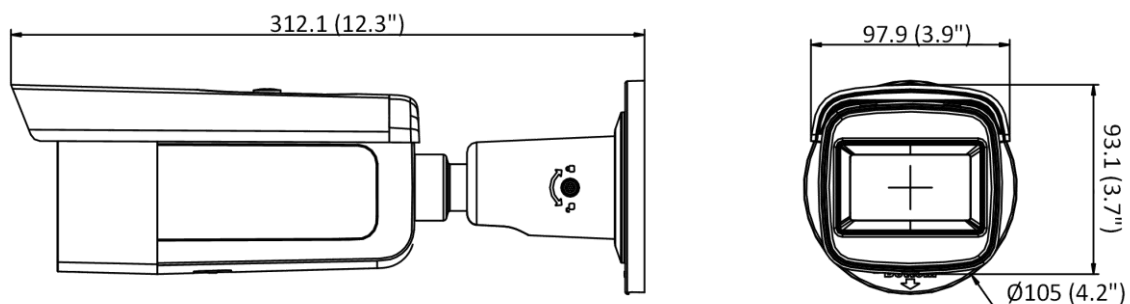

Software Reset	Yes
Storage Conditions	-30 °C to 60 °C (-22 °F to 140 °F). Humidity 95% or less (non-condensing)
Startup and Operating Conditions	-30 °C to 60 °C (-22 °F to 140 °F). Humidity 95% or less (non-condensing)
Power Supply	12 VDC ± 25% PoE: 802.3at, Class 4
Power Consumption and Current	12 VDC, 1.08 A, max. 13 W PoE: (802.3at, 42.5 V to 57 V), 0.36 A to 0.27 A, max. 15 W
Power Interface	Ø5.5 mm coaxial power plug
Material	Aluminum alloy body
Camera Dimension	308.5 × 97.9 × 93 mm (12.2" × 3.9" × 3.7")
Package Dimension	385 × 190 × 180 mm (15.2" × 7.5" × 7.1")
Camera Weight	Approx. 1390 g (3.1 lb.)
With Package Weight	Approx. 1961 g (4.3 lb.)
Approval	
EMC	FCC (47 CFR Part 15, Subpart B); CE-EMC (EN 55032: 2015, EN 61000-3-2: 2014, EN 61000-3-3: 2013, EN 50130-4: 2011 +A1: 2014); RCM (AS/NZS CISPR 32: 2015); IC (ICES-003: Issue 6, 2016); KC (KN 32: 2015, KN 35: 2015)
Safety	UL (UL 60950-1); CB (IEC 60950-1:2005 + Am 1:2009 + Am 2:2013); CE-LVD (EN 60950-1:2005 + Am 1:2009 + Am 2:2013); BIS (IS 13252(Part 1):2010+A1:2013+A2:2015)
Environment	CE-RoHS (2011/65/EU); WEEE (2012/19/EU); Reach (Regulation (EC) No 1907/2006)
Protection	IP67 (IEC 60529-2013), IK10 (IEC 62262: 2002)

▪ Modelo disponible

DS-2CD2643G2-IZS (2.8 to 12 mm)

▪ Dimensiones

Unit: mm (inch)