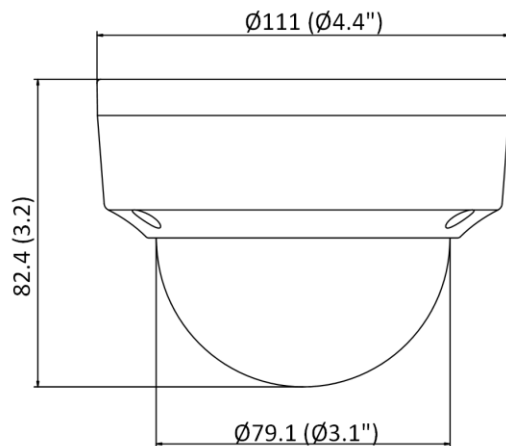

Simultaneous Live View	Up to 6 channels
User/Host	Up to 32 users, 3 levels: Administrator, Operator and User
Client	iVMS-4200, Hik-Connect, iVMS-5200
Web Browser	Plug-in required live view: IE 10, IE 11 Local service: Chrome 57.0+, Firefox 52.0+
Alarm Trigger	Motion detection, video tampering, exception (network disconnected, IP address conflict, illegal login, HDD error)
<b>Interface</b>	
Communication Interface	1 RJ45 10M/100M self-adaptive Ethernet port
<b>Approval</b>	
Impact Protection	IK10TVS 2000V lightning protection, surge protection and voltage transient protection
<b>Compression Standard</b>	
H.264+	Main stream supports
H.265+	Main stream supports
<b>General</b>	
Firmware Version	V5.5.111
Web Client Language	English, Ukrainian
General Function	Anti-flicker, heartbeat, mirror, password protection, privacy mask, watermark, IP address filter
Startup and Operating Conditions	-30 °C to 60 °C (-22 °F to 140 °F), humidity: 95% or less (non-condensing)
Power Supply	12 VDC ± 25% PoE: 802.3af, Class 3
Material	Aluminum alloy body
Dimensions	Camera: Ø111 mm × 82.4 mm (Ø4.4" × 3.2") With package: 134 mm × 134 mm × 108 mm (5.3" × 5.3" × 4.3")
Weight	Camera: approx. 360 g (0.8 lb.) With package: approx. 560 g (1.2 lb.)
Power Consumption and Current	12 VDC, 0.4 A, max. 5 W PoE (802.3af, 36 V to 57 V), 0.20 A to 0.15 A, max. 6.5 W
Interface Protection	IP67 (IEC 60529-2013), IK10 (IEC 62262:2002)

#### ▪ Available Model

DS-2CD1143G0-I (2.8/4mm)

▪ **Dimension**

Unit: mm (inch)

▪ **Accessory**

▪ **Optional**

<b>DS-1280ZJ-DM18</b> Junction Box	<b>DS-1276ZJ-SUS</b> Corner Mount	<b>DS-1258ZJ</b> Wall Mount	<b>DS-1272ZJ-110</b> Wall Mount	<b>DS-1250ZJ</b> Rain Shade
				
<b>DS-1275ZJ-SUS</b> Vertical Pole Mount	<b>DS-1272ZJ-110B</b> Wall Mount	<b>DS-1271ZJ-110</b> Pendant Mount	<b>DS-1259ZJ</b> Inclined Ceiling Mount	
				