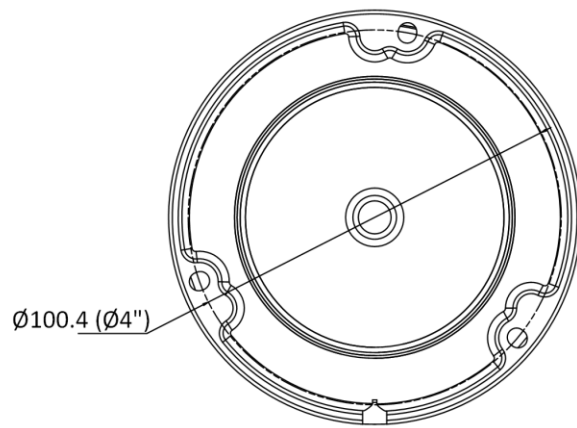

Simultaneous Live View	Up to 6 channels
User/Host	Up to 32 users, 3 levels: Administrator, Operator and User
Client	iVMS-4200, Hik-Connect, iVMS-5200
Web Browser	Plug-in required live view: IE 10, IE 11 Local service: Chrome 57.0+, Firefox 52.0+
Alarm Trigger	Motion detection, video tampering, exception (network disconnected, IP address conflict, illegal login, HDD error)
<b>Interface</b>	
Communication Interface	1 RJ45 10M/100M self-adaptive Ethernet port
<b>Approval</b>	
Impact Protection	IK10TVS 2000V lightning protection, surge protection and voltage transient protection
<b>Compression Standard</b>	
H.264+	Main stream supports
H.265+	Main stream supports
<b>General</b>	
Firmware Version	V5.5.111
Web Client Language	English, Ukrainian
General Function	Anti-flicker, heartbeat, mirror, password protection, privacy mask, watermark, IP address filter
Startup and Operating Conditions	-30 °C to 60 °C (-22 °F to 140 °F), humidity: 95% or less (non-condensing)
Power Supply	12 VDC ± 25% PoE: 802.3af, Class 3
Material	Aluminum alloy body
Dimensions	Camera: Ø111 mm × 82.4 mm (Ø4.4" × 3.2") With package: 134 mm × 134 mm × 108 mm (5.3" × 5.3" × 4.3")
Weight	Camera: approx. 360 g (0.8 lb.) With package: approx. 560 g (1.2 lb.)
Power Consumption and Current	12 VDC, 0.4 A, max. 5 W PoE (802.3af, 36 V to 57 V), 0.20 A to 0.15 A, max. 6.5 W
Interface Protection	IP67 (IEC 60529-2013), IK10 (IEC 62262:2002)

#### ▪ Available Model

DS-2CD1143G0-I (2.8/4mm)

▪ **Dimension**

Unit: mm (inch)

▪ **Accessory**

▪ **Optional**

<b>DS-1280ZJ-DM18</b> Junction Box	<b>DS-1276ZJ-SUS</b> Corner Mount	<b>DS-1258ZJ</b> Wall Mount	<b>DS-1272ZJ-110</b> Wall Mount	<b>DS-1250ZJ</b> Rain Shade
				
<b>DS-1275ZJ-SUS</b> Vertical Pole Mount	<b>DS-1272ZJ-110B</b> Wall Mount	<b>DS-1271ZJ-110</b> Pendant Mount	<b>DS-1259ZJ</b> Inclined Ceiling Mount	
				