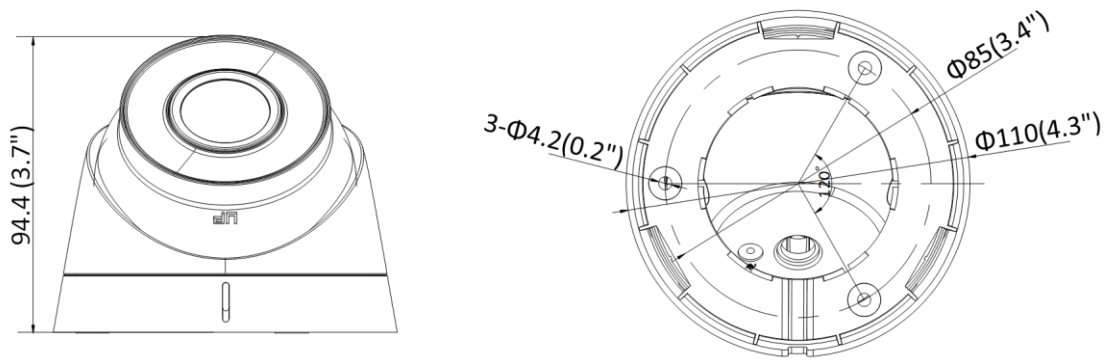

* Listed resolutions are only selectable options. It does not mean that all streams can work at their maximum resolution at the same time.

Modelo disponible

DS-2CD1343G0E-I (2.8/4 mm)

Dimensiones

Unit: mm (inch)