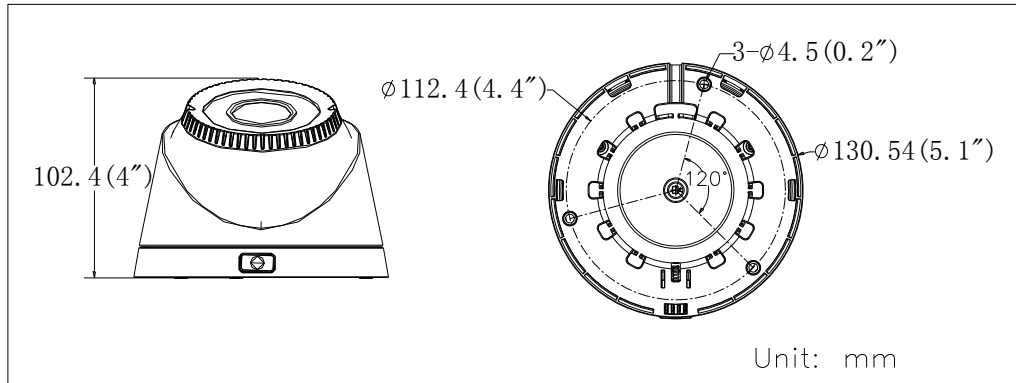

Dimensions

Accessories

Distributed by

✉ ventas@rosarioseguridad.com.ar

☎ +54 9 341 6708000

☎ +54 9 341 6799822

📷 [rosarioseguridadok](https://www.instagram.com/rosarioseguridadok)

📺 Rosario Seguridad

📘 Rosario Seguridad

Grupo Instaladores

📘 <https://www.facebook.com/groups/591852618012744/>

☎ +54 9 341 6591429

☎ +54 9 341 4577532

Avenida Presidente Perón 3998 - Rosario - Santa Fe - Argentina

Headquarters

No.555 Qianmo Road, Binjiang District,
Hangzhou 310051, China
T +86-571-8807-5998
overseasbusiness@hikvision.com

Hikvision Poland

T +48-22-460-01-50
poland@hikvision.com

Hikvision USA

T +1-909-895-0400
sales.usa@hikvision.com

Hikvision India

T +91-22-28469900
sales@pramahikvision.com

Hikvision UK

T +44-1628-9021-4
support.uk@hikvision.com

Hikvision Europe

T +31-23-5542770
saleseuro@hikvision.com

Hikvision Italy

T +39-0438-6902
info.it@hikvision.com

Hikvision Singap

T +65-6684-4718
sg@hikvision.com

Hikvision Middle East

T +971-4-8816086
salesme@hikvision.com

Hikvision France

T +33(0)1-85-330-444
info.fr@hikvision.com

Hikvision Oceania

T +61-2-8589-4233
salesau@hikvision.com

Hikvision Russia

T +7-495-669-67-99
saleru@hikvision.com

Hikvision Spain

T +34-91-737-16-55
info.es@hikvision.com

Hikvision Hong Kong

T +852-2151-1761

0100001061107