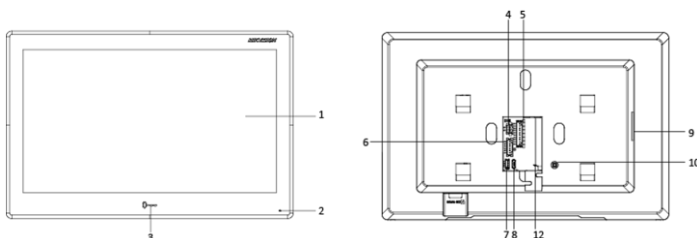

Interface fisica