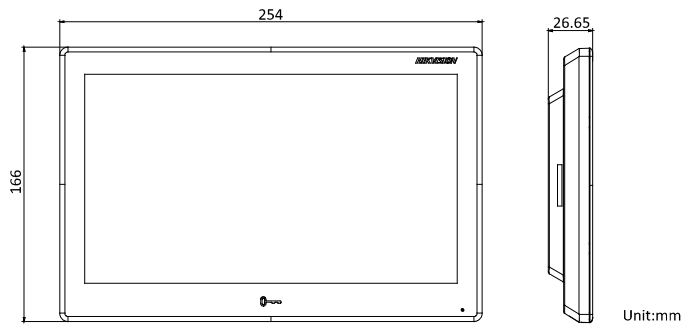

Zigbee	/
Device interfaces	
Alarm input	8
TAMPER	/
Network interface	1 RJ-45 10/100 Mbps self-adaptive
RS-485	1
USB	For debug only
TF card	Max to 32 G, SD 2.0 or lower version
Alarm output	2
Power interface	1
General	
Button	/
Installation	Surface mounting
Indicator	/
Weight	Without package: 875 g With package: 1060 g
Protective level	/
Power supply method	IEEE802.3af, standard PoE 12 VDC, 1 A
Working temperature	-10 ° C to 50 ° C (14 ° F to 122 ° F)
Working humidity	10% to 90%
Dimensions	254 mm × 166 mm × 26.65 mm (10.0" × 6.54" × 1.05")
Battery	/
Power supply	IEEE802.3af, standard PoE 12 VDC, 1 A
Application environment	Indoor
Power consumption	≤ 8 W

No.	Description	No.	Description
1	Screen	7	Debugging Port
2	Microphone	8	microUSB Interface
3	Unlock Button	9	Loudspeaker
4	Power Supply Interface	10	Reserved
5	Alarm Terminals	11	TAMPER
6	RS-485/Relay Interface	12	Network Interface

Dimensiones