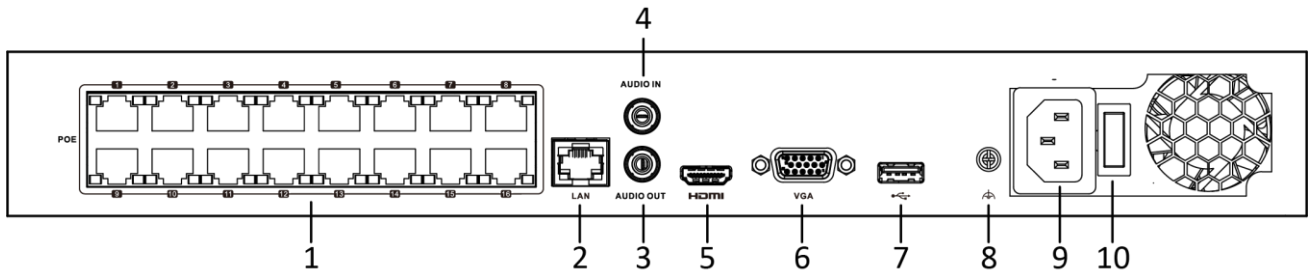

Physical Interface

No.	Description	No.	Description
1	PoE Interfaces	6	VGA Output (DB9 Connector)
2	LAN Interface	7	USB Interface
3	AUDIO OUT	8	GND
4	AUDIO IN	9	Power Supply
5	HDMI Interface	10	Power Switch

Available Model

DS-7616NI-Q2/16P

Distributed by

ventas@rosarioseguridad.com.ar
rosarioseguridadok
+54 9 341 6708000
Rosario Seguridad
+54 9 341 6799822
Rosario Seguridad

Grupo Instaladores

<https://www.facebook.com/groups/591852618012744/>
+54 9 341 6591429
+54 9 341 4577532

Avenida Presidente Perón 3998 - Rosario - Santa Fe - Argentina

HIKVISION®

Headquarters

No.555 Qianmo Road, Binjiang District,
Hangzhou 310051, China
T +86-571-8807-5998
overseasbusiness@hikvision.com

Hikvision USA
T +1-909-895-0400
sales.usa@hikvision.com

Hikvision Australia
T +61-2-8599-4233
salesau@hikvision.com

Hikvision India
T +91-22-28469900
sales@pramahikvision.com

Hikvision Canada
T +1-866-200-6690
sales.canada@hikvision.com

Hikvision Thailand
T +662-275-9949
sales.thailand@hikvision.com

Hikvision Europe
T +31-23-5542770
sales.eu@hikvision.com

Hikvision Italy
T +39-0438-6902
info.it@hikvision.com

Hikvision Brazil
T +55 11 3318-0050
Latam.support@hikvision.com

Hikvision Turkey
T +90 [216]521 7070- 7074
sales.tr@hikvision.com

Hikvision Malaysia
T +601-7652-2413
sales.my@hikvision.com

Hikvision UK & Ireland
T +01628-902140
sales.uk@hikvision.com

Hikvision South Africa
Tel: +27 [10] 0351172
sale.africa@hikvision.com

Hikvision France
T +33[0]1-85-330-450
info.fr@hikvision.com

Hikvision Kazakhstan
T +7-727-9730667
nikia.panfilov@hikvision.ru

Hikvision Vietnam
T +84-974270888
sales.vt@hikvision.com

Hikvision UAE
T +971-4-4432090
salesme@hikvision.com

Hikvision Singapore
T +65-6684-4718
sg@hikvision.com

Hikvision Spain
T +34-91-737-16-55
info.es@hikvision.com

Hikvision Tashkent
T +99-87-1238-9438
uzb@hikvision.ru

Hikvision Hong Kong
T +852-2151-1761
info.hk@hikvision.com

Hikvision Russia
T +7-495-669-67-99
saleru@hikvision.com

Hikvision Korea
T +82-(0)31-731-8817
sales.korea@hikvision.com

Hikvision Poland
T +48-22-460-01-50
info.pl@hikvision.com

Hikvision Indonesia
T +62-21-2933759
Sales.Indonesia@hikvision.com

Hikvision Colombia
sales.colombia@hikvision.com

04302102001219