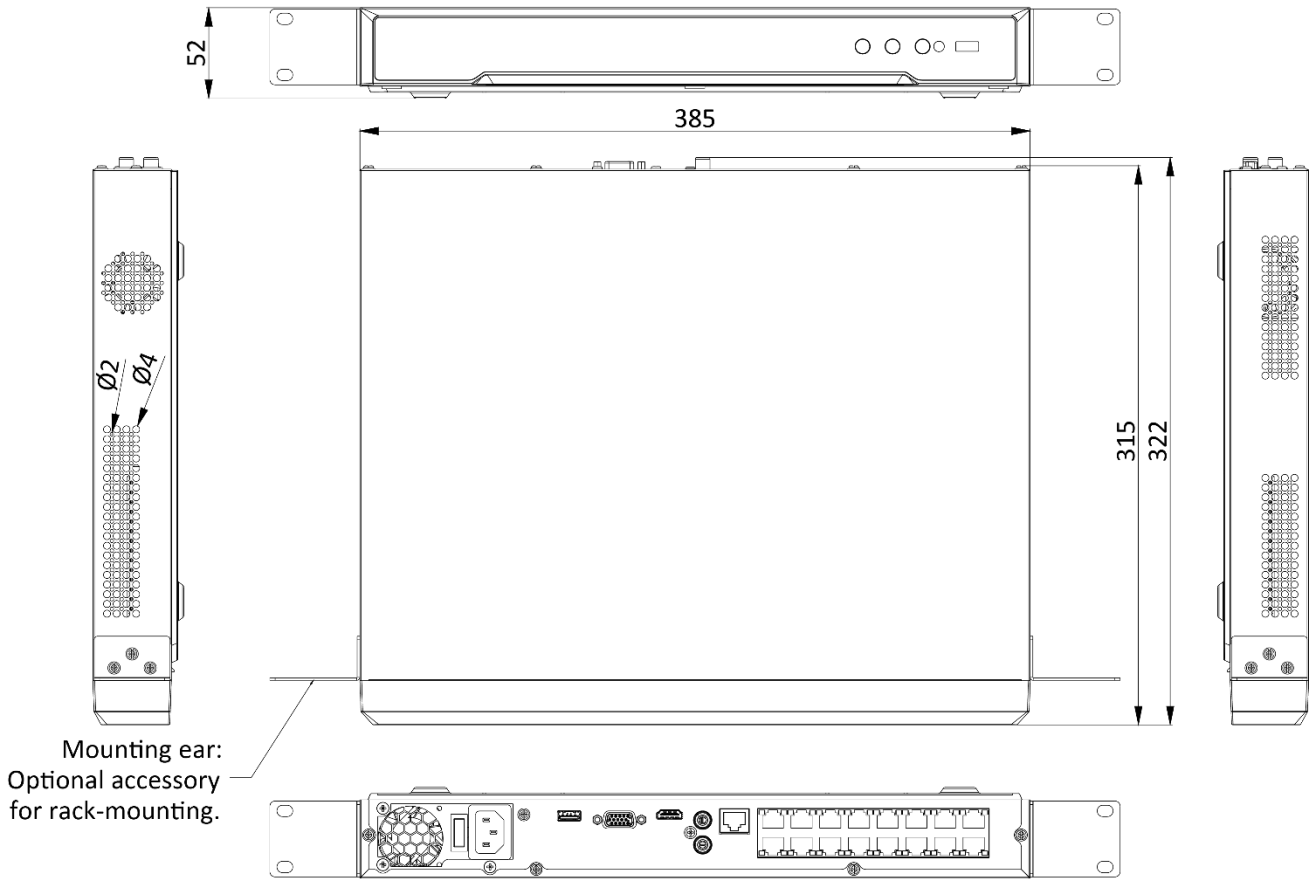

Dimension

scale/1:1;Unit/mm