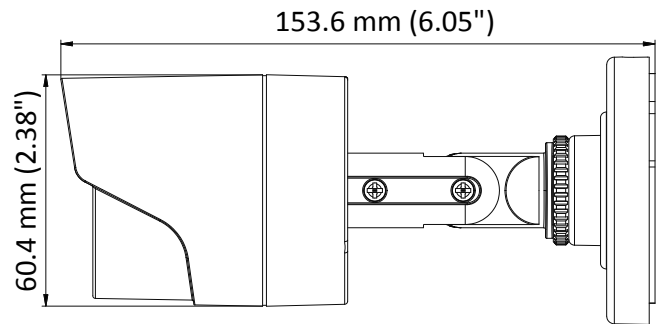

**DS-2CE16D0T-IPF**  
**HD 1080p IR Bullet Camera**

**Características clave**

- CMOS de alto rendimiento de 2 megapíxeles
- Salida HD analógica, resolución de hasta 1080
- Day/Night switch
- Smart IR
- IR inteligente, hasta 20 m de distancia de infrarrojos
- Switchable TVI/AHD/CVI/CVBS
- IP66

## Especificaciones

<b>Camera</b>	
Image Sensor	2MP CMOS Image Sensor
Signal System	PAL/NTSC
Effective Pixels	1920 (H) × 1080 (V)
Min. illumination	0.01 Lux@(F1.2,AGC ON),0 Lux with IR
Shutter Time	1/25 (1/30) s to 1/50,000 s
Lens	2.8 mm, 3.6 mm, 6 mm optional
	Field of view: 103° (2.8 mm), 82.2° (3.6 mm), 54° (6 mm)
Lens Mount	M12
Day & Night	ICR
Angle Adjustment	Pan: 0° to 360°, Tilt: 0° to 180°, Rotation: 0° to 360°
Synchronization	Internal synchronization
Video Frame Rate	1080p@25fps/1080p@30fps
HD Video Output	1 analog HD output
S/N Ratio	>62 dB
<b>General</b>	
Operating Conditions	-40 °C to 60 °C (-40 °F to 140 °F), Humidity 90% or less (non-condensation)
Power Supply	12 V DC ± 15%
Power Consumption	Max. 4 W
Protection Level	IP66
IR Range	Up to 20 m
Dimensions	Φ 70 mm × 154.5 mm ( 2.76" × 6.08")
Weight	400 g (0.88 lb.)

## Dimensions