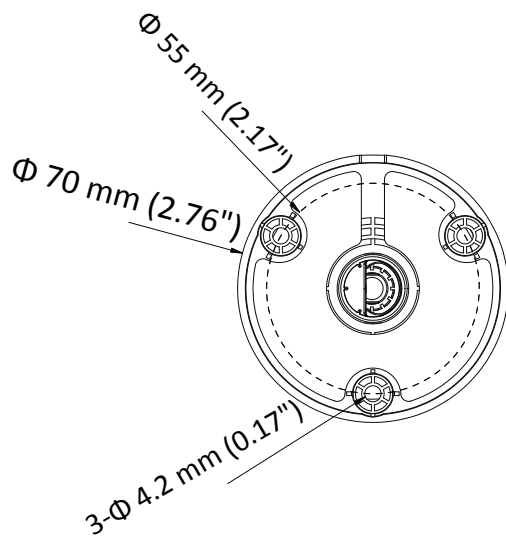

**DS-2CE16D0T-IPF**  
**HD 1080p IR Bullet Camera**

**Características clave**

- CMOS de alto rendimiento de 2 megapíxeles
- Salida HD analógica, resolución de hasta 1080
- Day/Night switch
- Smart IR
- IR inteligente, hasta 20 m de distancia de infrarrojos
- Switchable TVI/AHD/CVI/CVBS
- IP66

## Especificaciones

<b>Camera</b>	
Image Sensor	2MP CMOS Image Sensor
Signal System	PAL/NTSC
Effective Pixels	1920 (H) × 1080 (V)
Min. illumination	0.01 Lux@(F1.2,AGC ON),0 Lux with IR
Shutter Time	1/25 (1/30) s to 1/50,000 s
Lens	2.8 mm, 3.6 mm, 6 mm optional
	Field of view: 103° (2.8 mm), 82.2° (3.6 mm), 54° (6 mm)
Lens Mount	M12
Day & Night	ICR
Angle Adjustment	Pan: 0° to 360°, Tilt: 0° to 180°, Rotation: 0° to 360°
Synchronization	Internal synchronization
Video Frame Rate	1080p@25fps/1080p@30fps
HD Video Output	1 analog HD output
S/N Ratio	>62 dB
<b>General</b>	
Operating Conditions	-40 °C to 60 °C (-40 °F to 140 °F), Humidity 90% or less (non-condensation)
Power Supply	12 V DC ± 15%
Power Consumption	Max. 4 W
Protection Level	IP66
IR Range	Up to 20 m
Dimensions	Φ 70 mm × 154.5 mm ( 2.76" × 6.08")
Weight	400 g (0.88 lb.)

## Dimensions