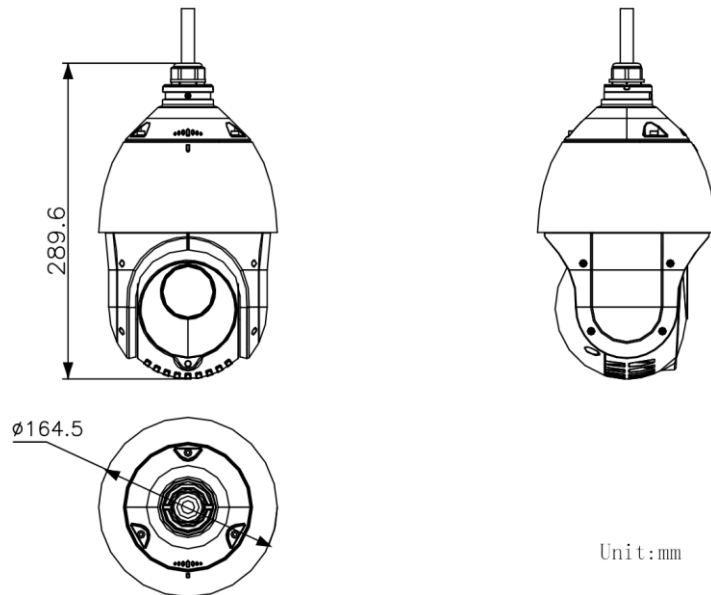

DORI	Detect	Observe	Recognize	Identify
Defintion	25 px/m	63 px/m	125 px/m	250 px/m
Distance(Tele)	1600.0 m (5249.3 ft)	634.9 m (2083.0 ft)	320.0 m (1049.9 ft)	160.0 m (524.9 ft)

▪ **Dimensiones**

▪ **Accesorios**

▪ **Incluidos**

DS-1618ZJ
Wall Mount

ASW0081-1220002W

▪ **Opcionales**